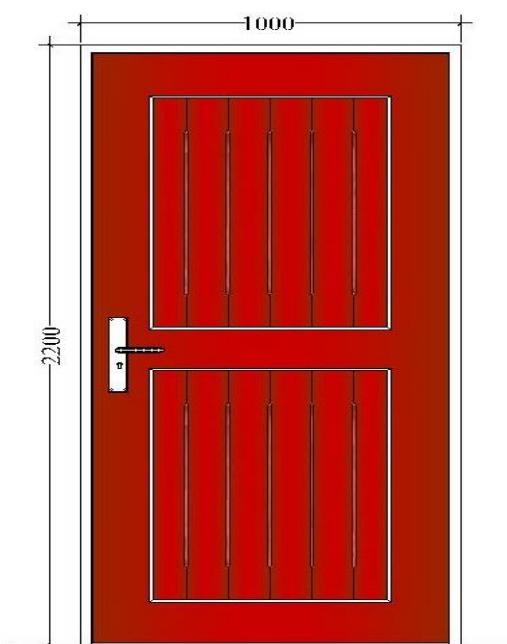

Code:ABTI-WD 503