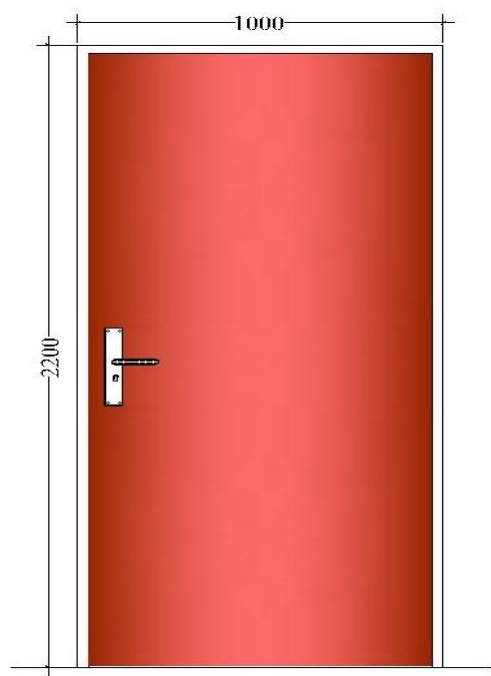

# INLAY VERNEAR FLUSH DOOR

A flush door is a completely smooth door, having plywood or Medium Density Fiberboard fixed over timber frame which is comparatively light. The hollow core so obtained is often filled with a cardboard core material.