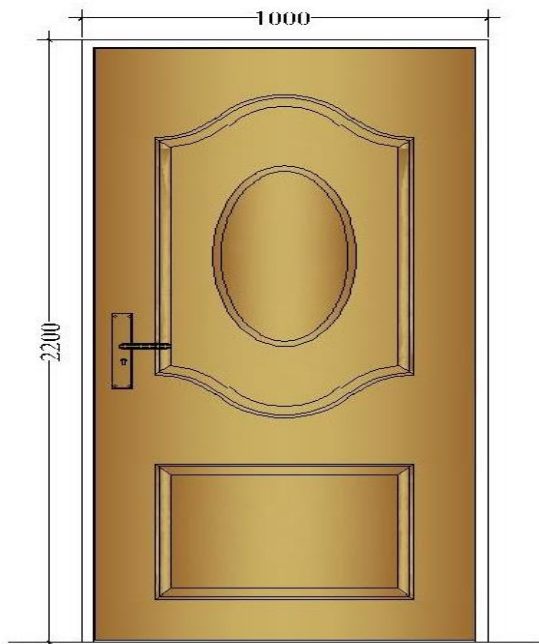

SOLID WOOD PANEL

Code:ABTI-WD 204